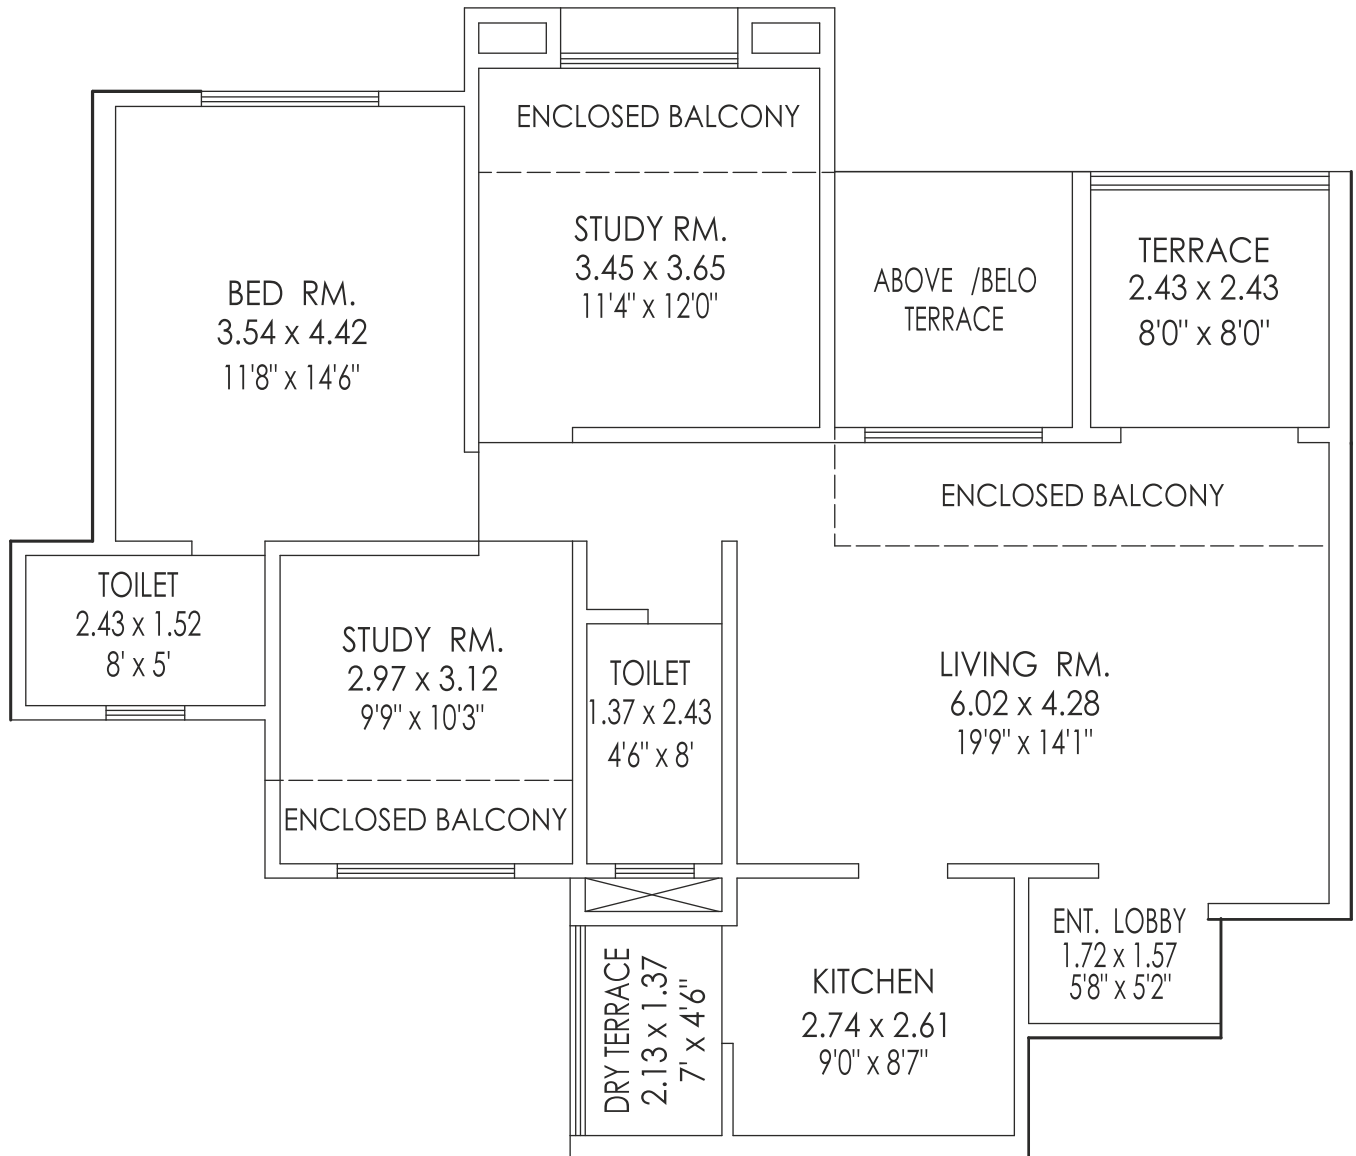

	FLAT TYPE	CARPET	TERRACE	ENCLOSED BALCONIES	DRY BALCONY
SQ. MT	2 RLK	68.42	5.76	9.22	2.79
SQ. FT.	2 RLK	736.47	62.00	99.24	30.03

The Internal dimensions mentioned in the plan include the thickness of plaster
 The area in Sq. Ft. has been mentioned just for the convenience of customer for better under standing.

	FLAT TYPE	CARPET	TERRACE	ENCLOSED BALCONIES	DRY BALCONY
SQ. MT	2.5 RLK	78.65	5.76	12.37	2.79
SQ. FT.	2.5 RLK	846.58	62.00	133.15	30.03

The Internal dimensions mentioned in the plan include the thickness of plaster
 The area in Sq. Ft. has been mentioned just for the convenience of customer for better under standing.

	FLAT TYPE	CARPET	TERRACE	ENCLOSED BALCONIES	DRY BALCONY
SQ. MT	3 RLK	93.02	5.76	14.05	2.45
SQ. FT.	3 RLK	1001.26	62.00	151.23	26.37

The Internal dimensions mentioned in the plan include the thickness of plaster
 The area in Sq. Ft. has been mentioned just for the convenience of customer for better under standing.