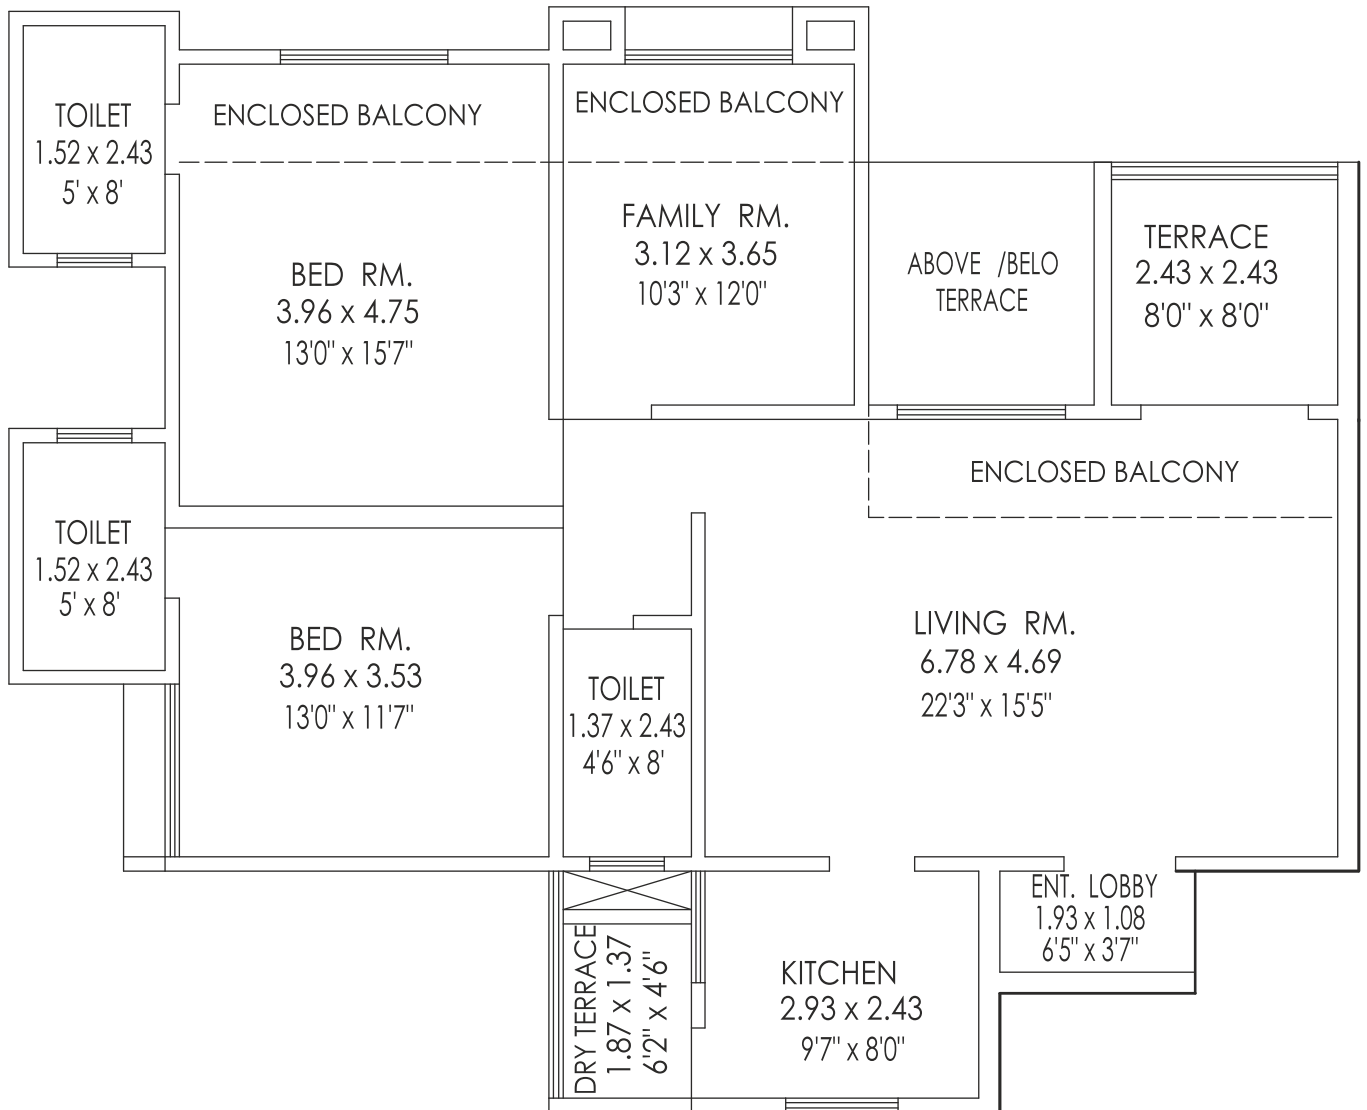

	FLAT TYPE	CARPET	TERRACE	ENCLOSED BALCONIES	DRY BALCONY
SQ. MT	2 RLK	68.42	5.76	9.22	2.79
SQ. FT.	2 RLK	736.47	62.00	99.24	30.03

The Internal dimensions mentioned in the plan include the thickness of plaster
 The area in Sq. Ft. has been mentioned just for the convenience of customer for better under standing.

	FLAT TYPE	CARPET	TERRACE	ENCLOSED BALCONIES	DRY BALCONY
SQ. MT	2.5 RLK	78.65	5.76	12.37	2.79
SQ. FT.	2.5 RLK	846.58	62.00	133.15	30.03

The Internal dimensions mentioned in the plan include the thickness of plaster
 The area in Sq. Ft. has been mentioned just for the convenience of customer for better under standing.

	FLAT TYPE	CARPET	TERRACE	ENCLOSED BALCONIES	DRY BALCONY
SQ. MT	3 RLK	93.02	5.76	14.05	2.45
SQ. FT.	3 RLK	1001.26	62.00	151.23	26.37

The Internal dimensions mentioned in the plan include the thickness of plaster
 The area in Sq. Ft. has been mentioned just for the convenience of customer for better under standing.