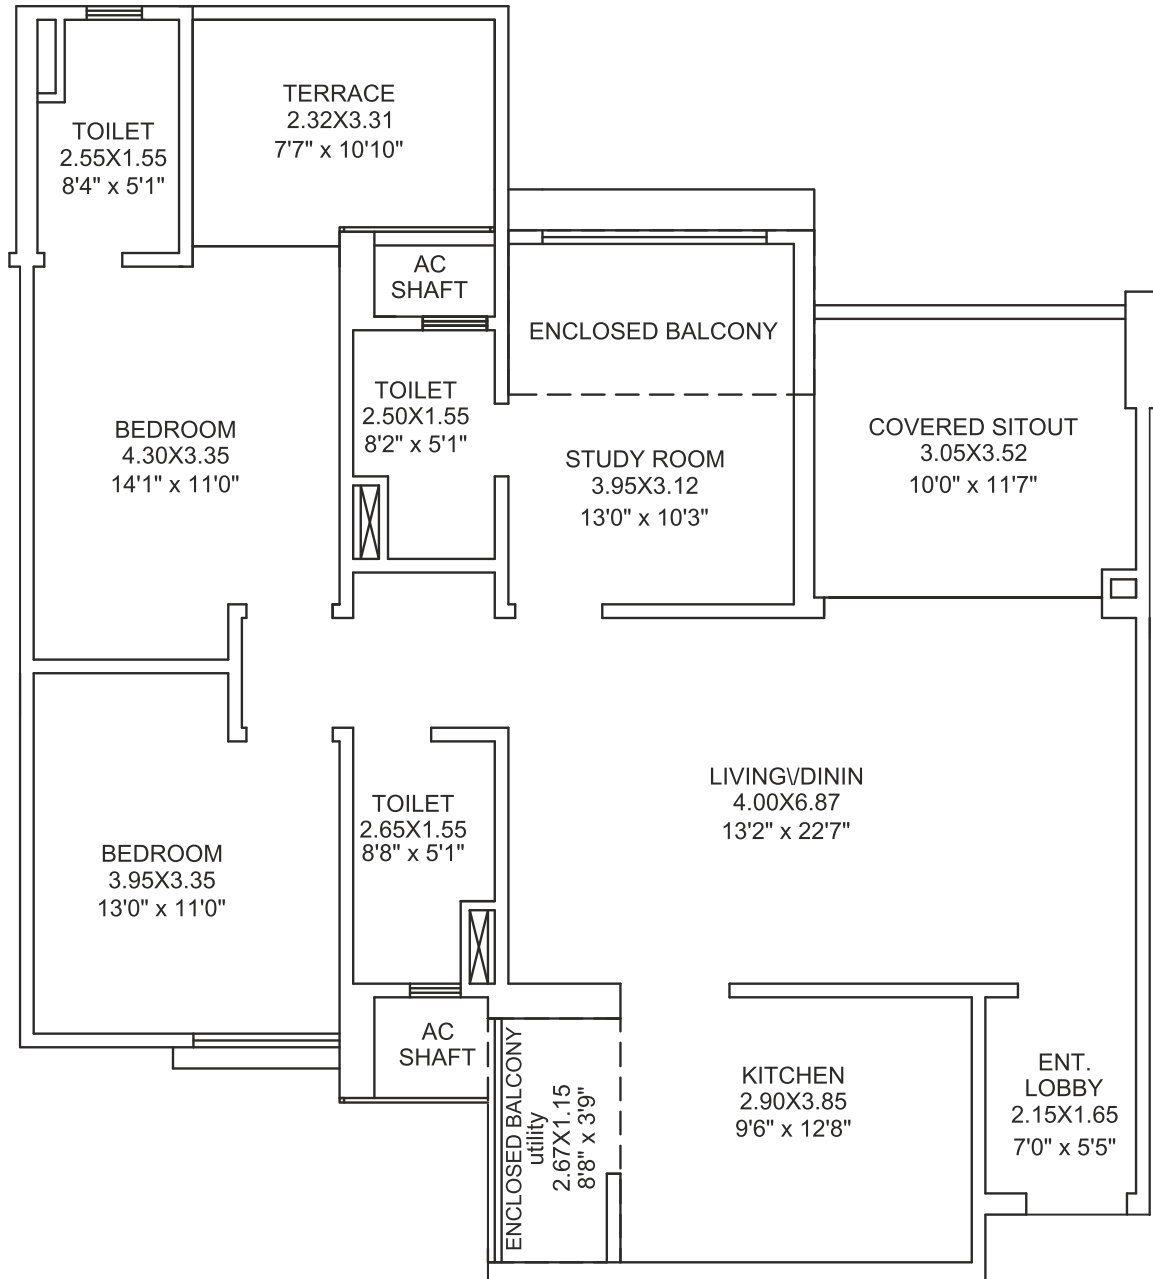

	FLAT TYPE	CARPET	ENCLOSED BALCONIES	DRY BALCONY	COVERED SITOUT	TERRACE
SQ. MT	3 RLK	100.57	19.53	3.43	10.26	6.82
SQ. FT.	3 RLK	1082.53	210.22	36.92	110.43	73.41

The Internal dimensions mentioned in the plan include the thickness of plaster
 The area in Sq. Ft. has been mentioned just for the convenience of customer for better under standing.

	FLAT TYPE	CARPET	ENCLOSED BALCONIES	DRY BALCONY	COVERED SITOUT	TERRACE
SQ. MT	3 RLK	97.93	5.51	3.04	10.38	7.47
SQ. FT.	3 RLK	1094.11	59.30	32.72	111.73	80.40

The Internal dimensions mentioned in the plan include the thickness of plaster
 The area in Sq. Ft. has been mentioned just for the convenience of customer for better under standing.