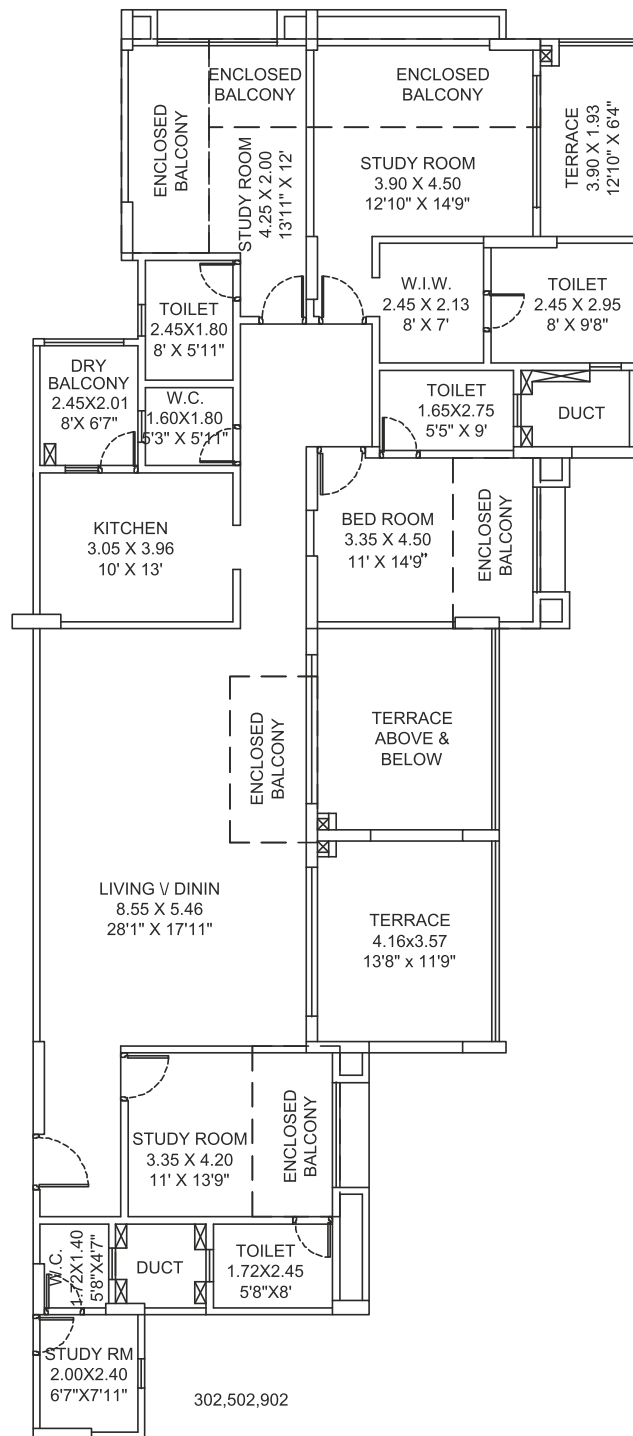

307,507,907

	FLAT TYPE	CARPET	TERRACE	ENCLOSED BALCONIES	DRY BALCONY
SQ. MT	3 RLK	115.78	16.55	15.46	3.37
SQ. FT.	3 RLK	1246.25	178.14	166.41	36.27

The Internal dimensions mentioned in the plan include the thickness of plaster  
 The area in Sq. Ft. has been mentioned just for the convenience of customer for better under standing.

	FLAT TYPE	CARPET	TERRACE	ENCLOSED BALCONIES	DRY BALCONY
SQ. MT	4 RLK	154.12	21.66	36.25	4.72
SQ. FT.	4 RLK	1658.94	233.14	390.19	50.80

The Internal dimensions mentioned in the plan include the thickness of plaster  
 The area in Sq. Ft. has been mentioned just for the convenience of customer for better under standing.