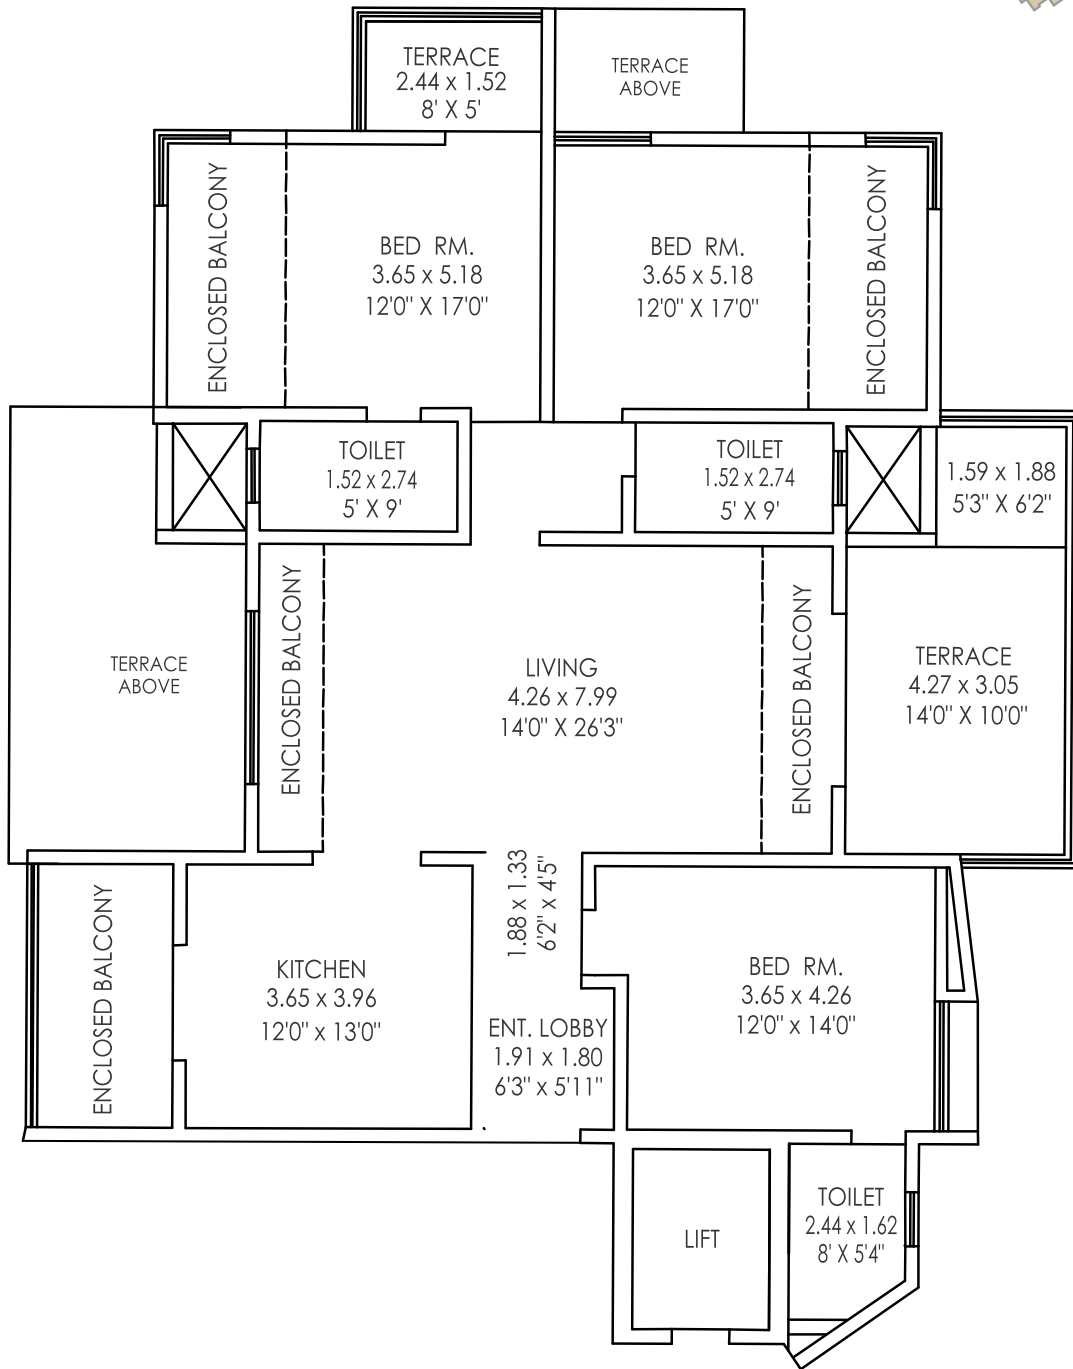

EVEN FLOOR PLAN

	FLAT TYPE	CARPET	TERRACE	ENCLOSED BALCONIES	DRY BALCONY
SQ. MT	3 RLK	116.79	19.24	16.98	6.60
SQ. FT.	3 RLK	1257.12	207.09	182.77	71.04

The Internal dimensions mentioned in the plan include the thickness of plaster
 The area in Sq. Ft. has been mentioned just for the convenience of customer for better under standing.

ODD FLOOR PLAN

	FLAT TYPE	CARPET	TERRACE	ENCLOSED BALCONIES	DRY BALCONY
SQ. MT	3 RLK	116.79	19.24	16.98	6.60
SQ. FT.	3 RLK	1257.12	207.09	182.77	71.04

The Internal dimensions mentioned in the plan include the thickness of plaster
 The area in Sq. Ft. has been mentioned just for the convenience of customer for better under standing.