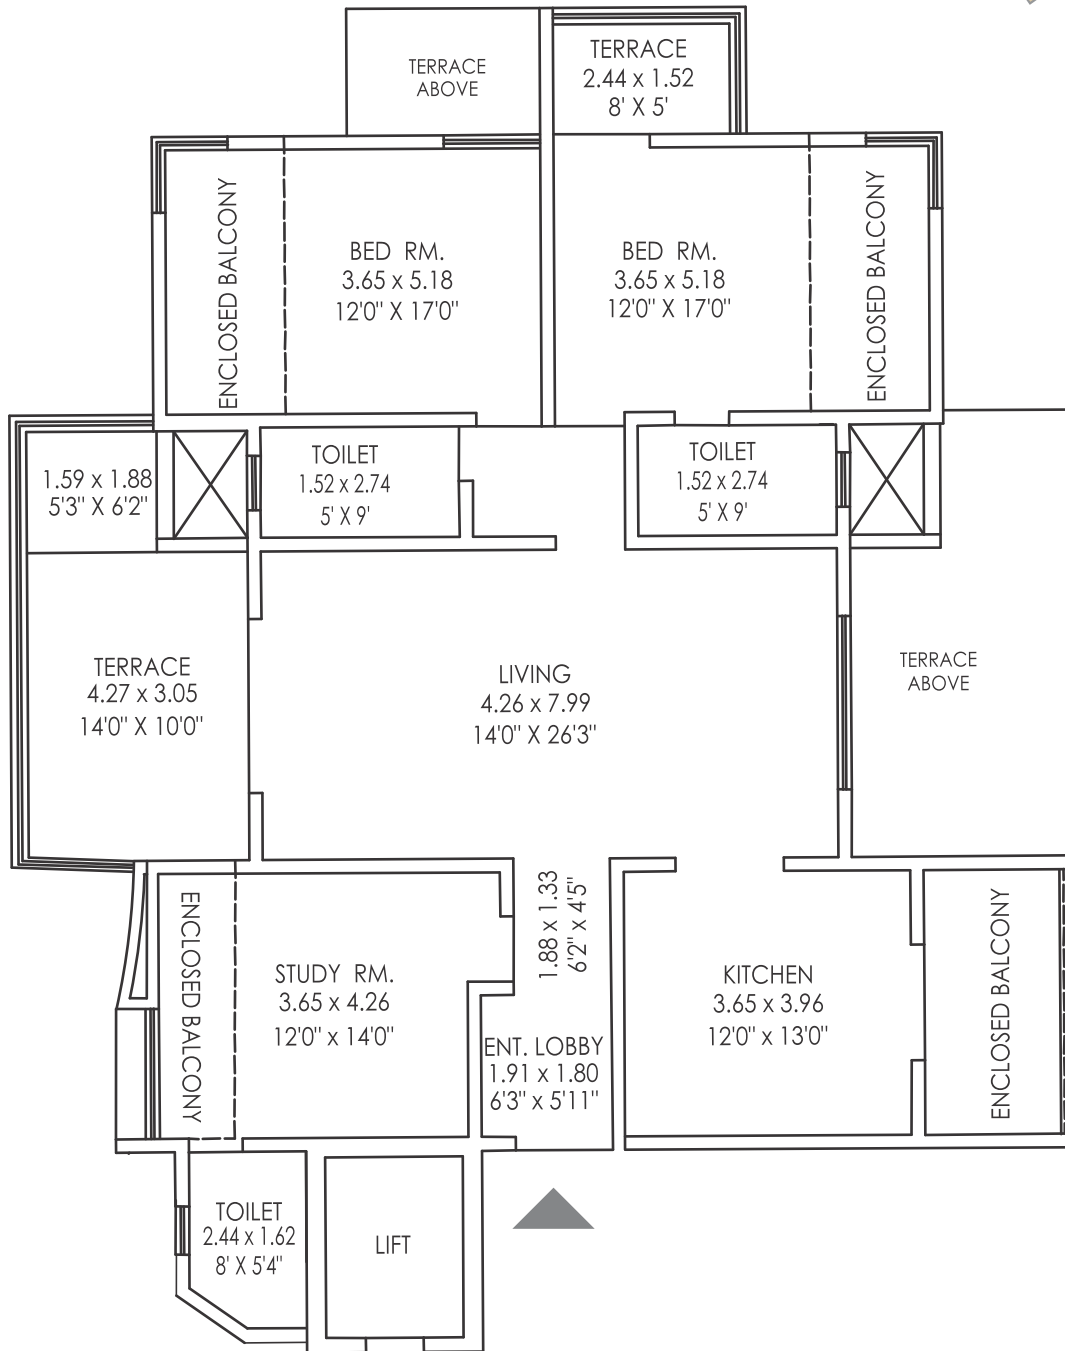

EVEN FLOOR PLAN

	FLAT TYPE	CARPET	TERRACE	ENCLOSED BALCONIES	DRY BALCONY
SQ. MT	3 RLK	116.79	19.24	16.98	6.60
SQ. FT.	3 RLK	1257.12	207.09	182.77	71.04

The Internal dimensions mentioned in the plan include the thickness of plaster
 The area in Sq. Ft. has been mentioned just for the convenience of customer for better under standing.

ODD FLOOR PLAN

	FLAT TYPE	CARPET	TERRACE	ENCLOSED BALCONIES	DRY BALCONY
SQ. MT	3 RLK	116.79	19.24	16.98	6.60
SQ. FT.	3 RLK	1257.12	207.09	182.77	71.04

The Internal dimensions mentioned in the plan include the thickness of plaster
 The area in Sq. Ft. has been mentioned just for the convenience of customer for better under standing.